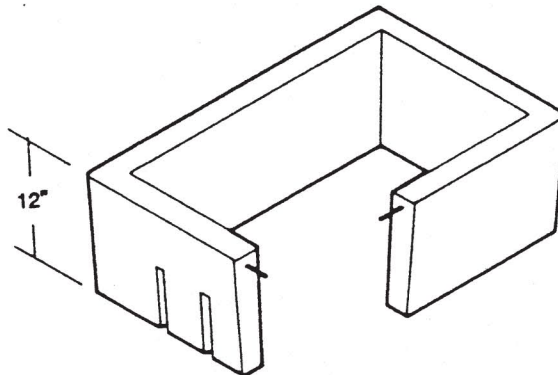

714 South Fee Ana St., Placentia, CA 92870
 (714) 993-1706 • FAX (714) 993-6197

6T **Water Series**
 18 1/2" x 31" I.D.
 H2O Loading

W60TDP
 1/2" Diamond Plate
 H2O Traffic Cover
 Bolt Down
 105 lbs.

W60TMB
 Meter box
 305 lbs.

W60TEX
 Extension
 300 lbs.

W60TB
 Base
 115 lbs.