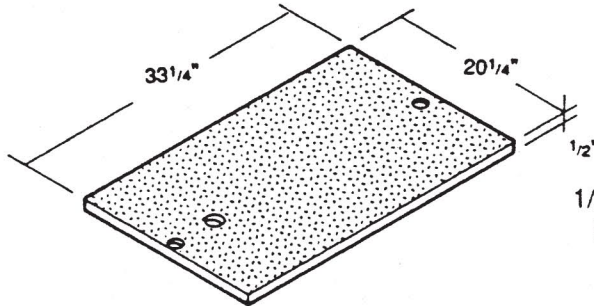

714 South Fee Ana St., Placentia, CA 92870
 (714) 993-1706 • FAX (714) 993-6197

6T **Water Series**
 18 1/2" x 31" I.D.
 H2O Loading

W60TDP
 1/2" Diamond Plate
 H2O Traffic Cover
 Bolt Down
 105 lbs.

W60TMB
 Meter box
 305 lbs.

W60TEX
 Extension
 300 lbs.

W60TB
 Base
 115 lbs.