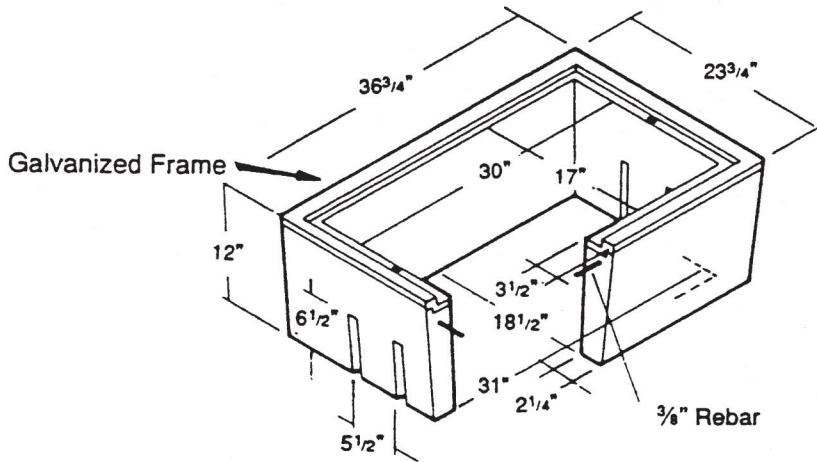

714 South Fee Ana St., Placentia, CA 92870
 (714) 993-1706 • FAX (714) 993-6197

6T **Water Series**
 18 1/2" x 31" I.D.
 H2O Loading

W60TDP
 1/2" Diamond Plate
 H2O Traffic Cover
 Bolt Down
 105 lbs.

W60TMB
 Meter box
 305 lbs.

W60TEX
 Extension
 300 lbs.

W60TB
 Base
 115 lbs.