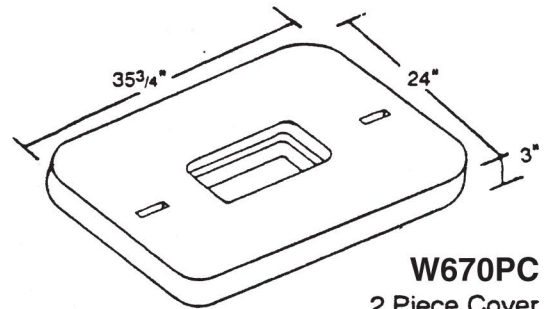

714 South Fee Ana St., Placentia, CA 92870
 (714) 993-1706 • FAX (714) 993-6197

67 Water Series
 24³/₄" x 36" I.D.

W670CC
 Concrete Cover
 210 lbs

67 RLCI
 Reading Lid
 Cast Iron
 9 lbs.

W670RL
 Reading Lid
 11 lbs.

W670MB
 Meter Box
 310 lbs.

W670PC
 2 Piece Cover
 170 lbs.

W670EX
 Extension
 210 lbs.

W670DP
 3/8" Diamond Plate Cover
 Hinged Lid
 130 lbs.

* Other Diamond Plate Covers Available