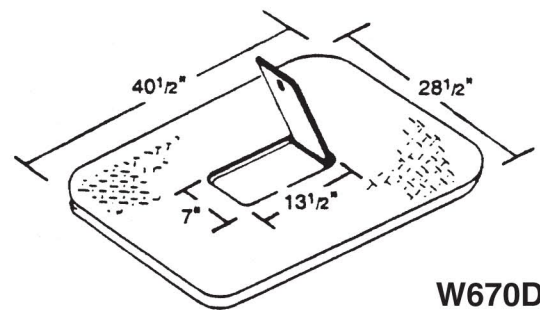

714 South Fee Ana St., Placentia, CA 92870
 (714) 993-1706 • FAX (714) 993-6197

67 Water Series
 24³/₄" x 36" I.D.

W670CC
 Concrete Cover
 210 lbs

67 RLCI
 Reading Lid
 Cast Iron
 9 lbs.

W670RL
 Reading Lid
 11 lbs.

W670MB
 Meter Box
 310 lbs.

W670PC
 2 Piece Cover
 170 lbs.

W670EX
 Extension
 210 lbs.

W670DP
 3/8" Diamond Plate Cover
 Hinged Lid
 130 lbs.

* Other Diamond Plate Covers Available