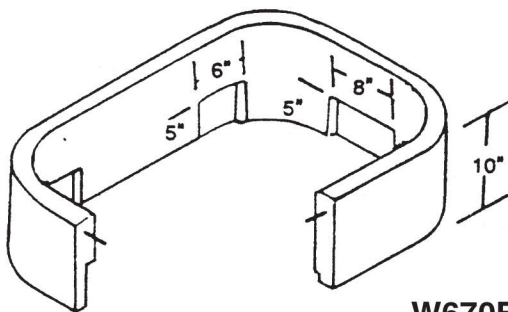

714 South Fee Ana St., Placentia, CA 92870
 (714) 993-1706 • FAX (714) 993-6197

67 Water Series
 24³/₄" x 36" I.D.

W670CC
 Concrete Cover
 210 lbs

67 RLCI
 Reading Lid
 Cast Iron
 9 lbs.

W670RL
 Reading Lid
 11 lbs.

W670MB
 Meter Box
 310 lbs.

W670PC
 2 Piece Cover
 170 lbs.

W670EX
 Extension
 210 lbs.

W670DP
 3/8" Diamond Plate Cover
 Hinged Lid
 130 lbs.

* Other Diamond Plate Covers Available