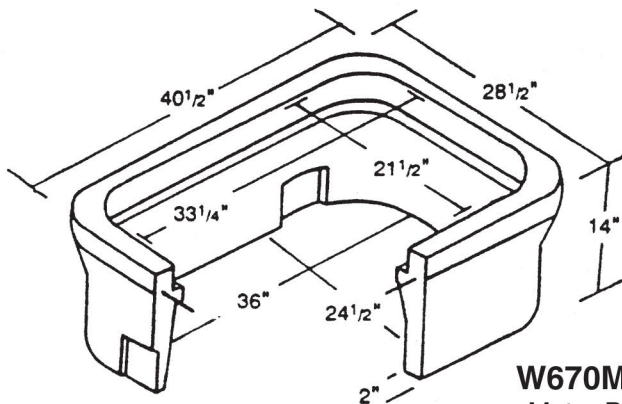

714 South Fee Ana St., Placentia, CA 92870
 (714) 993-1706 • FAX (714) 993-6197

67 Water Series
 24³/₄" x 36" I.D.

W670CC
 Concrete Cover
 210 lbs

67 RLCI
 Reading Lid
 Cast Iron
 9 lbs.

W670RL
 Reading Lid
 11 lbs.

W670MB
 Meter Box
 310 lbs.

W670PC
 2 Piece Cover
 170 lbs.

W670EX
 Extension
 210 lbs.

W670DP
 3/8" Diamond Plate Cover
 Hinged Lid
 130 lbs.

* Other Diamond Plate Covers Available