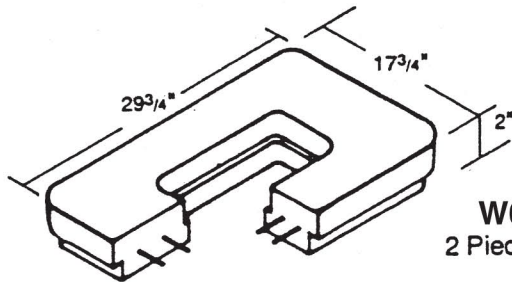

714 South Fee Ana St., Placentia, CA 92870
 (714) 993-1706 • FAX (714) 993-6197

666F Water Series
 18½" x 30" I.D.

W66FRL
 Reading Lid
 9 lbs.

W66FPC
 2 Piece Cover
 71 lbs.

W66FHL
 Concrete Cover
 Cast Iron Hinged Lid Frame
 Large
 78 lbs.

W66FMB
 Meter Box
 200 lbs.

W66FDP
 ¼" Diamond Plate Cover
 Hinged Lid
 89 lbs.

* Other Diamond Plate Covers Available