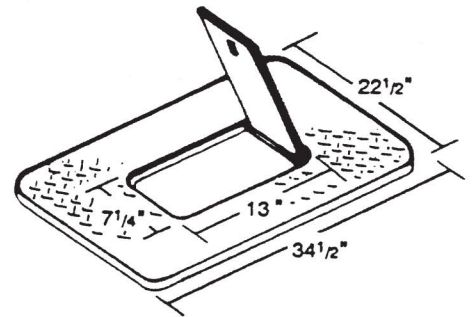

714 South Fee Ana St., Placentia, CA 92870
 (714) 993-1706 • FAX (714) 993-6197

666F Water Series
 18½" x 30" I.D.

W66FRL
 Reading Lid
 9 lbs.

W66FPC
 2 Piece Cover
 71 lbs.

W66FHL
 Concrete Cover
 Cast Iron Hinged Lid Frame
 Large
 78 lbs.

W66FMB
 Meter Box
 200 lbs.

W66FDP
 ¼" Diamond Plate Cover
 Hinged Lid
 89 lbs.

* Other Diamond Plate Covers Available