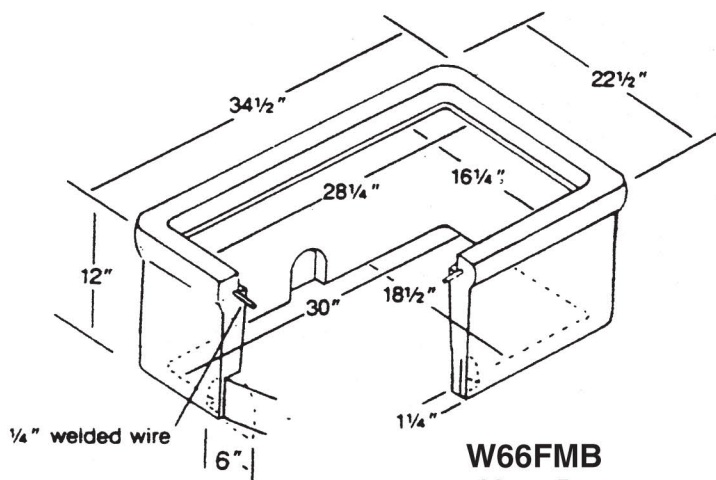

714 South Fee Ana St., Placentia, CA 92870
 (714) 993-1706 • FAX (714) 993-6197

666F Water Series
 18½" x 30" I.D.

W66FRL
 Reading Lid
 9 lbs.

W66FPC
 2 Piece Cover
 71 lbs.

W66FHL
 Concrete Cover
 Cast Iron Hinged Lid Frame
 Large
 78 lbs.

W66FMB
 Meter Box
 200 lbs.

W66FDP
 ¼" Diamond Plate Cover
 Hinged Lid
 89 lbs.

* Other Diamond Plate Covers Available