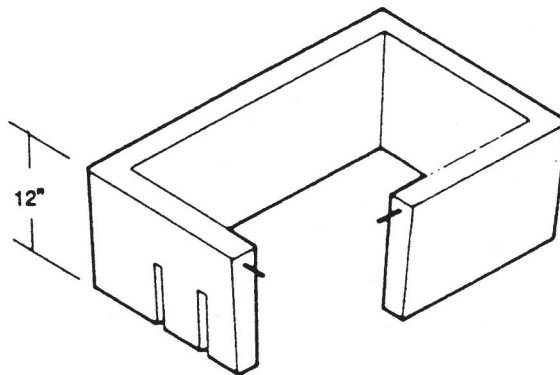

714 South Fee Ana St., Placentia, CA 92870  
 (714) 993-1706 • FAX (714) 993-6197

**5T** **Water Series**  
**14½" x 25" I.D.**  
**H2O Loading**

**W50TDP**  
 1/2" Diamond Plate  
 H2O Traffic Cover  
 Bolt Down  
 66 lbs.

**W50TMB**  
 Meter Box  
 190 lbs.

**W50TEX**  
 Extension  
 195 lbs.

**W50TB**  
 Base  
 61 lbs.

Meets #5T  
 Caltrans State Spec.