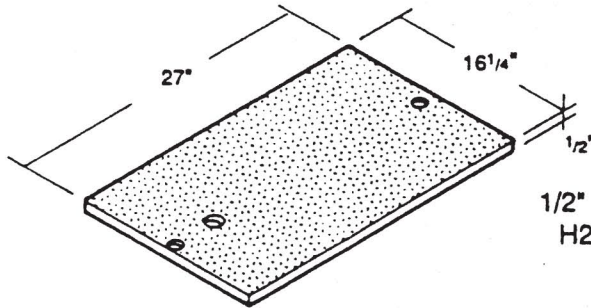

714 South Fee Ana St., Placentia, CA 92870  
 (714) 993-1706 • FAX (714) 993-6197

**5T** **Water Series**  
**14½" x 25" I.D.**  
**H2O Loading**

**W50TDP**  
 1/2" Diamond Plate  
 H2O Traffic Cover  
 Bolt Down  
 66 lbs.

**W50TMB**  
 Meter Box  
 190 lbs.

**W50TEX**  
 Extension  
 195 lbs.

**W50TB**  
 Base  
 61 lbs.

Meets #5T  
 Caltrans State Spec.