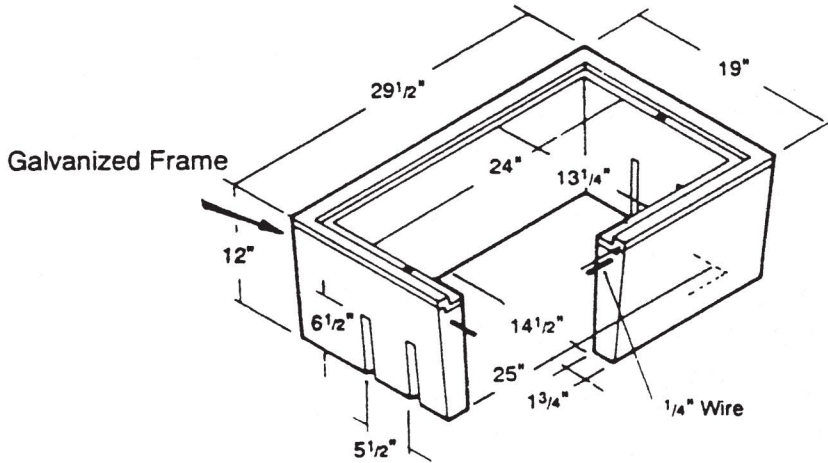

714 South Fee Ana St., Placentia, CA 92870  
 (714) 993-1706 • FAX (714) 993-6197

**5T** **Water Series**  
**14½" x 25" I.D.**  
**H2O Loading**

**W50TDP**  
 1/2" Diamond Plate  
 H2O Traffic Cover  
 Bolt Down  
 66 lbs.

**W50TMB**  
 Meter Box  
 190 lbs.

**W50TEX**  
 Extension  
 195 lbs.

**W50TB**  
 Base  
 61 lbs.

Meets #5T  
 Caltrans State Spec.