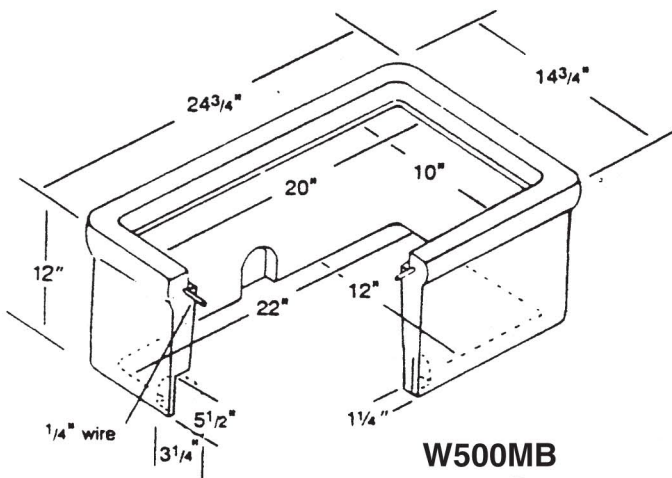

714 South Fee Ana St., Placentia, CA 92870
 (714) 993-1706 • FAX (714) 993-6197

5F **Water Series**
 12" x 22" I.D.

W500CC
 Concrete Cover
 36 lbs.

W500CR
 Concrete Cover
 for Rockwell
 36 lbs.

W500RL
 Reading Lid
 5 lbs.

W500PC
 2 Piece Cover
 30 lbs.

W500HL
 Concrete Cover
 Cast Iron Hinged Lid
 33 lbs.

W500MB
 Meter Box
 115 lbs.

W500DP
 1/4" Diamond Plate Cover
 Hinged Lid
 33 lbs.

* Other Diamond Plate Covers Available