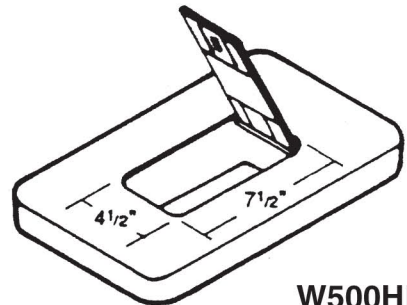

714 South Fee Ana St., Placentia, CA 92870
 (714) 993-1706 • FAX (714) 993-6197

5F **Water Series**
 12" x 22" I.D.

W500CC
 Concrete Cover
 36 lbs.

W500CR
 Concrete Cover
 for Rockwell
 36 lbs.

W500RL
 Reading Lid
 5 lbs.

W500PC
 2 Piece Cover
 30 lbs.

W500HL
 Concrete Cover
 Cast Iron Hinged Lid
 33 lbs.

W500MB
 Meter Box
 115 lbs.

W500DP
 1/4" Diamond Plate Cover
 Hinged Lid
 33 lbs.

* Other Diamond Plate Covers Available