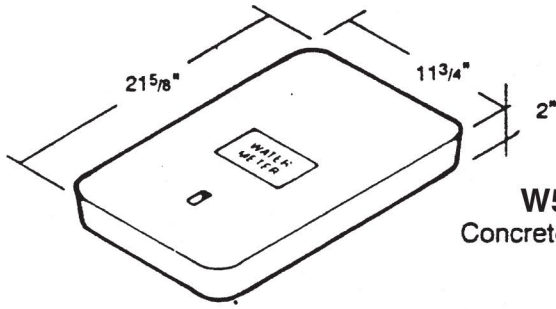

714 South Fee Ana St., Placentia, CA 92870
 (714) 993-1706 • FAX (714) 993-6197

5F **Water Series**
 12" x 22" I.D.

W500CC
 Concrete Cover
 36 lbs.

W500CR
 Concrete Cover
 for Rockwell
 36 lbs.

W500RL
 Reading Lid
 5 lbs.

W500PC
 2 Piece Cover
 30 lbs.

W500HL
 Concrete Cover
 Cast Iron Hinged Lid
 33 lbs.

W500MB
 Meter Box
 115 lbs.

W500DP
 1/4" Diamond Plate Cover
 Hinged Lid
 33 lbs.

* Other Diamond Plate Covers Available