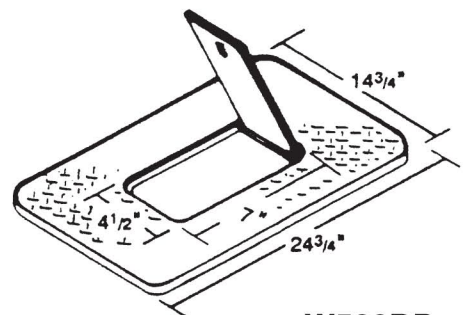

714 South Fee Ana St., Placentia, CA 92870
 (714) 993-1706 • FAX (714) 993-6197

5F **Water Series**
 12" x 22" I.D.

W500CC
 Concrete Cover
 36 lbs.

W500CR
 Concrete Cover
 for Rockwell
 36 lbs.

W500RL
 Reading Lid
 5 lbs.

W500PC
 2 Piece Cover
 30 lbs.

W500HL
 Concrete Cover
 Cast Iron Hinged Lid
 33 lbs.

W500MB
 Meter Box
 115 lbs.

W500DP
 1/4" Diamond Plate Cover
 Hinged Lid
 33 lbs.

* Other Diamond Plate Covers Available