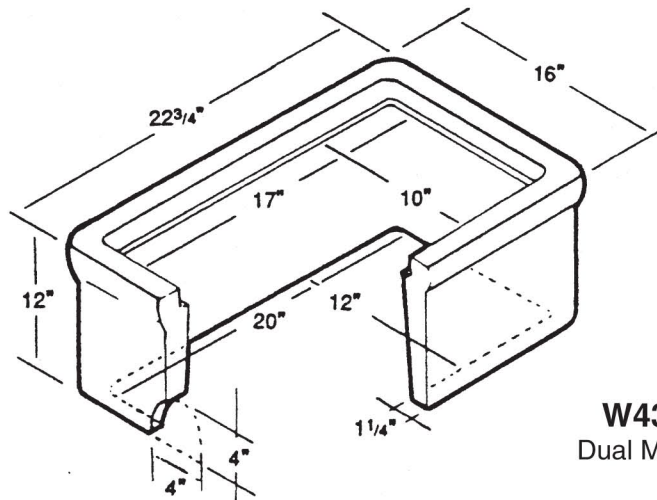

714 South Fee Ana St., Placentia, CA 92870  
 (714) 993-1706 • FAX (714) 993-6197

**437D** Dual Water Series  
 12" x 20" I.D.

**W437DRL**  
 Reading Lid  
 5 lbs.

**W437DPC**  
 2 Piece Concrete Cover  
 25 lbs.

**W437DMB**  
 Dual Meter box  
 120 lbs.

\* Steel Diamond Plate Covers Available