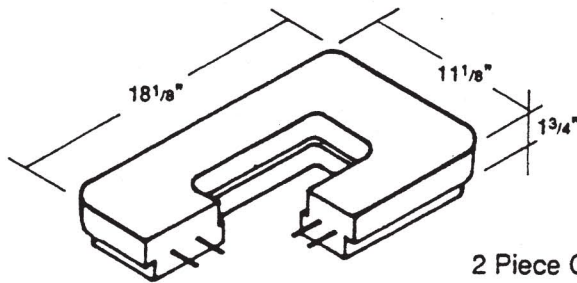

714 South Fee Ana St., Placentia, CA 92870  
 (714) 993-1706 • FAX (714) 993-6197

**437D** Dual Water Series  
 12" x 20" I.D.

**W437DRL**  
 Reading Lid  
 5 lbs.

**W437DPC**  
 2 Piece Concrete Cover  
 25 lbs.

**W437DMB**  
 Dual Meter box  
 120 lbs.

\* Steel Diamond Plate Covers Available