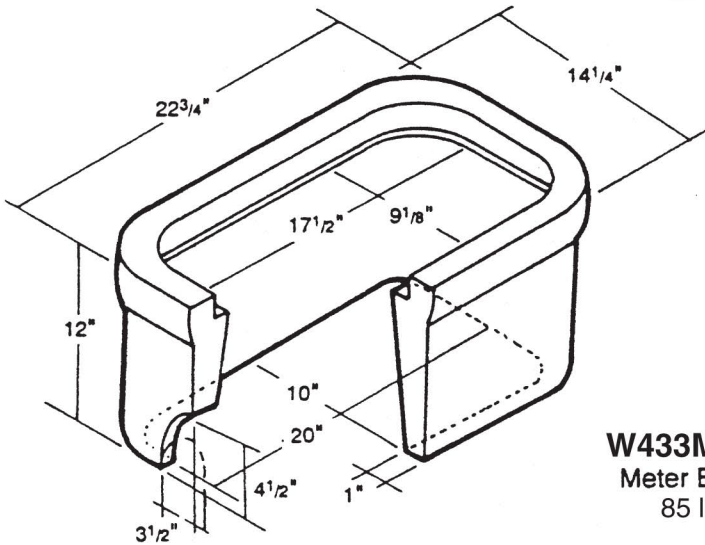

714 South Fee Ana St., Placentia, CA 92870
 (714) 993-1706 • FAX (714) 993-6197

433 Water Series
 10 x 20 I.D.

W433CC
 Concrete Cover
 30 lbs.

W433CI
 Cast Iron Cover
 24 lbs.

W433RL
 Reading Lid
 5 lbs.

W433PC
 2 Piece Cover
 20 lbs.

W433CR
 Concrete Cover
 for Rockwell
 30 lbs.

W433MB
 Meter Box
 85 lbs.

W433HL
 Concrete Cover
 Cast Iron Hinged Lid
 24 lbs.

W433B
 Base Plate
 35 lbs.