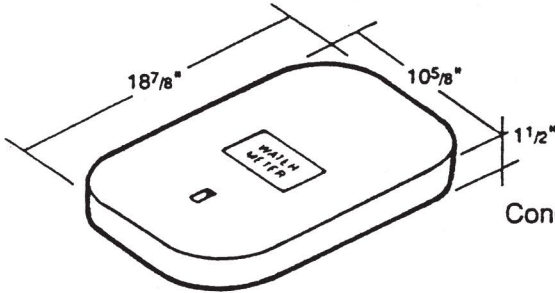

714 South Fee Ana St., Placentia, CA 92870
 (714) 993-1706 • FAX (714) 993-6197

433 Water Series
 10 x 20 I.D.

W433CC
 Concrete Cover
 30 lbs.

W433CI
 Cast Iron Cover
 24 lbs.

W433RL
 Reading Lid
 5 lbs.

W433PC
 2 Piece Cover
 20 lbs.

W433CR
 Concrete Cover
 for Rockwell
 30 lbs.

W433MB
 Meter Box
 85 lbs.

W433HL
 Concrete Cover
 Cast Iron Hinged Lid
 24 lbs.

W433B
 Base Plate
 35 lbs.