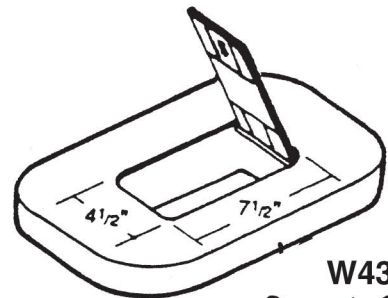

714 South Fee Ana St., Placentia, CA 92870
 (714) 993-1706 • FAX (714) 993-6197

433 Water Series
 10 x 20 I.D.

W433CC
 Concrete Cover
 30 lbs.

W433CI
 Cast Iron Cover
 24 lbs.

W433RL
 Reading Lid
 5 lbs.

W433PC
 2 Piece Cover
 20 lbs.

W433CR
 Concrete Cover
 for Rockwell
 30 lbs.

W433MB
 Meter Box
 85 lbs.

W433HL
 Concrete Cover
 Cast Iron Hinged Lid
 24 lbs.

W433B
 Base Plate
 35 lbs.