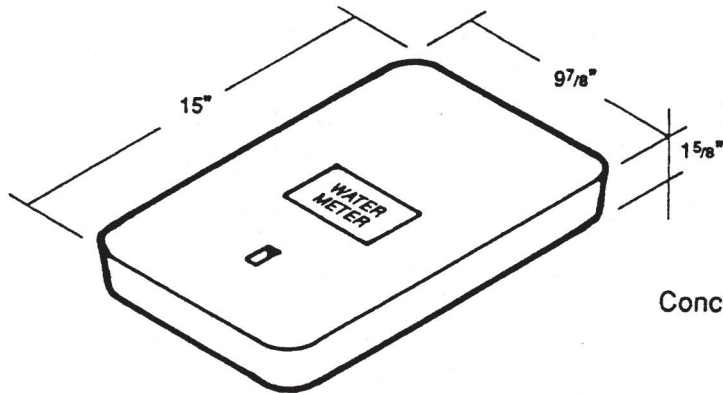

714 South Fee Ana St., Placentia, CA 92870
(714) 993-1706 • FAX (714) 993-6197

3 1/2 F Water Series
Replacement Covers

3 1/2 F CC
Concrete Cover
19 lbs.

3 1/2 F RL
Reading Lid
2 lbs.

3 1/2 F 2 PC
2 Piece Cover
16 lbs.

STANDARD COVER MARKINGS:

- Water Meter

SPECIAL MARKINGS ON REQUEST

* Steel Diamond Plate Covers Available